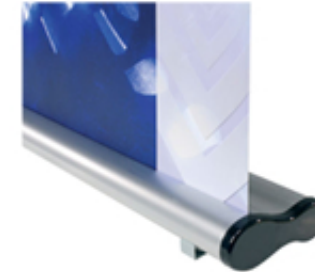

- Stunning contemporary designs
- Snap and screw top rail
- Heavy duty bungee pole with robust socket base
- Large internal graphic housing
- Clip end caps
- Adjustable feet
- Premium carry bag with pole storage

Visible Graphic Area (mm)

Width: 850

Height: 2000

Octane

Sonic

Teknik

Trend

Urbane