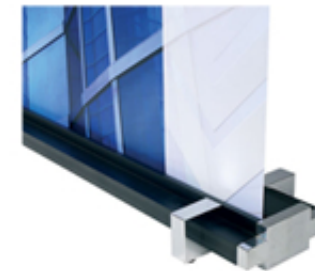

- Stunning contemporary designs
- Snap and screw top rail
- Heavy duty bungee pole with robust socket base
- Large internal graphic housing
- Clip end caps
- Adjustable feet
- Premium carry bag with pole storage

Visible Graphic Area (mm)

Width: 850

Height: 2000

Octane

Sonic

Teknik

Trend

Urbane