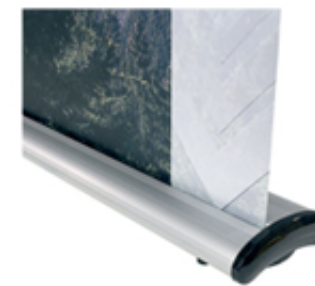

Vogue Series

DESIGNER DISPLAY

The Vogue Banner Stand Range is a revolutionary concept. Stand out, get noticed. Create a stir, a lasting impression. The Vogue Series ensures your message will be taken seriously.

- Stunning contemporary designs
- Snap and screw top rail
- Heavy duty bungee pole with robust socket base
- Large internal graphic housing
- Clip end caps
- Adjustable feet
- Premium carry bag with pole storage

Visible Graphic Area (mm)

Width: 850

Height: 2000

Zenith

For more information & a quote please get in touch
www.andesignuk.com | 0808 129 2272 | info@andesignuk.com

ANDESIGN
GRAPHICS & VISUAL
COMMUNICATIONS