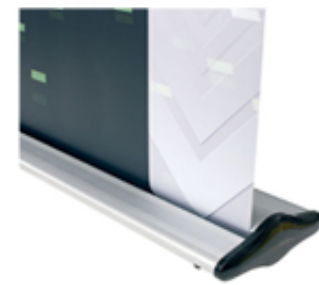

# Vogue Series

DESIGNER DISPLAY

The Vogue Banner Stand Range is a revolutionary concept. Stand out, get noticed. Create a stir, a lasting impression. The Vogue Series ensures your message will be taken seriously.

- Stunning contemporary designs
- Snap and screw top rail
- Heavy duty bungee pole with robust socket base
- Large internal graphic housing
- Clip end caps
- Adjustable feet
- Premium carry bag with pole storage

Visible Graphic Area (mm)

Width: 850

Height: 2000

Octane

Sonic

Teknik

Trend

Urbane