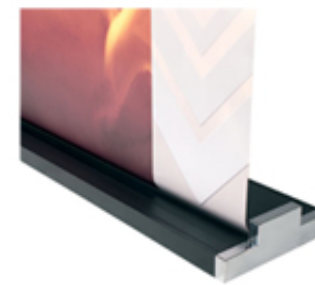

# Vogue Series

DESIGNER DISPLAY

The Vogue Banner Stand Range is a revolutionary concept. Stand out, get noticed. Create a stir, a lasting impression. The Vogue Series ensures your message will be taken seriously.

- Stunning contemporary designs
- Snap and screw top rail
- Heavy duty bungee pole with robust socket base
- Large internal graphic housing
- Clip end caps
- Adjustable feet
- Premium carry bag with pole storage

Visible Graphic Area (mm)

Width: 850

Height: 2000

Octane

Sonic

Teknik

Trend

Urbane