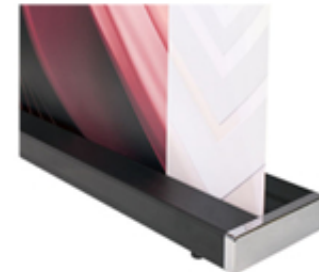

- Stunning contemporary designs
- Snap and screw top rail
- Heavy duty bungee pole with robust socket base
- Large internal graphic housing
- Clip end caps
- Adjustable feet
- Premium carry bag with pole storage

Visible Graphic Area (mm)

Width: 850

Height: 2000

Octane

Sonic

Teknik

Trend

Urbane