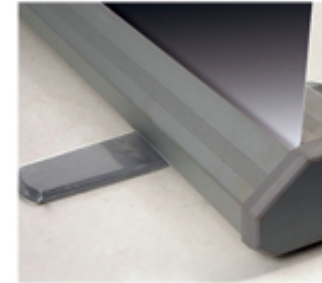

Piccadilly

GRAND FORMAT

The Piccadilly Roll-up banner is a huge indoor advertising tool, with its generous dimensions ensuring maximum attention!

- One size 2000mm x 2000-3000mm
- Adjustable height from 2000 to 3000mm
- Twist out feet for additional stability
- Snap clip rail with retaining screws
- Premium carry bag
- Extra-wide versions available

Visible Graphic Area (mm)

Width: 2000

Height: 2000 | 2500 | 3000

Piccadilly stand base

Stand base open

Top rail