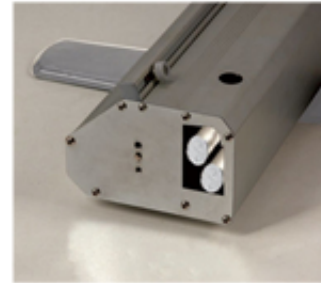

Piccadilly

GRAND FORMAT

The Piccadilly Roll-up banner is a huge indoor advertising tool, with its generous dimensions ensuring maximum attention!

- One size 2000mm x 2000-3000mm
- Adjustable height from 2000 to 3000mm
- Twist out feet for additional stability
- Snap clip rail with retaining screws
- Premium carry bag
- Extra-wide versions available

Visible Graphic Area (mm)

Width: 2000

Height: 2000 | 2500 | 3000

Piccadilly stand base

Stand base open

Top rail