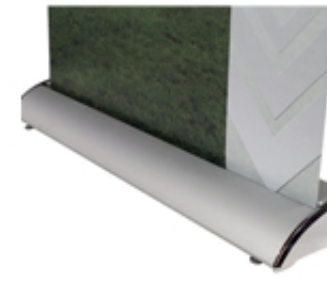

Legend

PREMIUM

The Legend tells its own story. Packed with features and underwritten by quality workmanship, the Legend never fails to impress.

- Integral pole storage
- Telescopic pole
- Snap clip top rail
- Graphic tensioner
- Adjustable feet underneath base for uneven floors
- Large internal graphic housing
- Quick release graphic roller
- Magnetic end caps
- Premium carry bag

Visible Graphic Area (mm)

Widths: 800 | 1000

Height: 1600 | 2150

Legend base pole fitting

On-board storage detail

Telescopic pole

Snap clip detail

Legend base