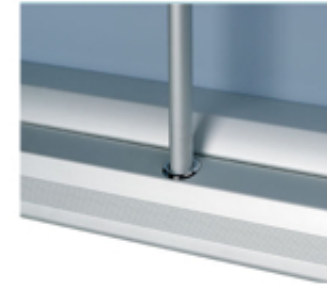

Legend

PREMIUM

The Legend tells its own story. Packed with features and underwritten by quality workmanship, the Legend never fails to impress.

- Integral pole storage
- Telescopic pole
- Snap clip top rail
- Graphic tensioner
- Adjustable feet underneath base for uneven floors
- Large internal graphic housing
- Quick release graphic roller
- Magnetic end caps
- Premium carry bag

Visible Graphic Area (mm)

Widths: 800 | 1000

Height: 1600 | 2150

Legend base pole fitting

On-board storage detail

Telescopic pole

Snap clip detail

Legend base